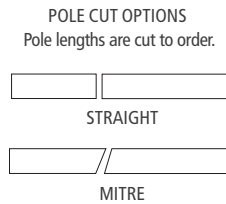

CUBE COLLECTION

BRIMAR[®]

CUBE COLLECTION

Turn windows from drab to fab with glamorous square lucite hardware. It makes a statement through linear lines, translucent poles and metal accessories in your choice of three fabulous finishes. Poles are constructed of 35mm thick, heavy-gauge lucite providing a high end look and the durability needed to withstand heavy draperies and daily use.

Rectangular rings are artful and draw the eye upward while drawing draperies effortlessly.

ENDCAP
DCU01

1 1/2" SQUARE LUCITE POLE
4' Length DCU20/ACR
8' Length DCU21/ACR

POLE CUT OPTIONS
Pole lengths are cut to order.
STRAIGHT
MITRE