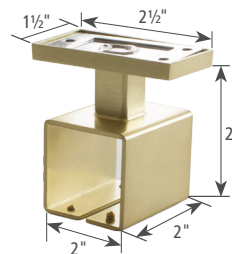

CUBE COLLECTION

BRIMAR[®]

CUBE COLLECTION

Turn windows from drab to fab with glamorous square lucite hardware. It makes a statement through linear lines, translucent poles and metal accessories in your choice of three fabulous finishes. Poles are constructed of 35mm thick, heavy-gauge lucite providing a high end look and the durability needed to withstand heavy draperies and daily use.

Rectangular rings are artful and draw the eye upward while drawing draperies effortlessly.

ENDCAP
DCU01

1 1/2" SQUARE LUCITE POLE
4' Length DCU20/ACR
8' Length DCU21/ACR

POLE CUT OPTIONS
Pole lengths are cut to order.
STRAIGHT
MITRE

METAL SQUARE RING
DCU30

SINGLE BRACKET
DCU40

EXTENDED SINGLE BRACKET
DCU41

CEILING BRACKET
DCU42

INSIDE MOUNT
DCU43

Complimentary finish samples available upon request.

36" CLEAR ACRYLIC BATON DPA9036/ACR
48" CLEAR ACRYLIC BATON DPA9048/ACR