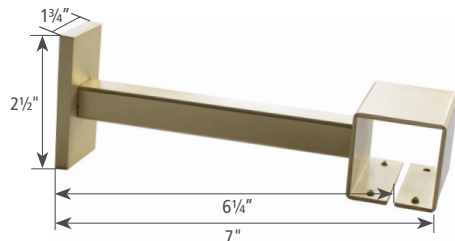

CUBE COLLECTION

BRIMAR[®]

CUBE COLLECTION

Turn windows from drab to fab with glamorous square lucite hardware. It makes a statement through linear lines, translucent poles and metal accessories in your choice of three fabulous finishes. Poles are constructed of 35mm thick, heavy-gauge lucite providing a high end look and the durability needed to withstand heavy draperies and daily use.

Rectangular rings are artful and draw the eye upward while drawing draperies effortlessly.

ENDCAP
DCU01

1 1/2" SQUARE LUCITE POLE
4' Length DCU20/ACR
8' Length DCU21/ACR

POLE CUT OPTIONS
Pole lengths are cut to order.
STRAIGHT
MITRE

METAL SQUARE RING
DCU30

SINGLE BRACKET
DCU40

EXTENDED SINGLE BRACKET
DCU41

CEILING BRACKET
DCU42

INSIDE MOUNT
DCU43

Complimentary finish samples available upon request.

36" CLEAR ACRYLIC BATON DPA9036/ACR
48" CLEAR ACRYLIC BATON DPA9048/ACR