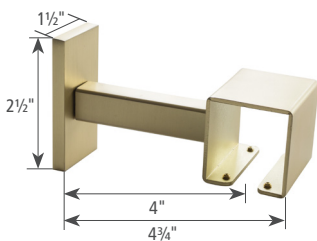

CUBE COLLECTION

BRIMAR[®]

CUBE COLLECTION

Turn windows from drab to fab with glamorous square lucite hardware. It makes a statement through linear lines, translucent poles and metal accessories in your choice of three fabulous finishes. Poles are constructed of 35mm thick, heavy-gauge lucite providing a high end look and the durability needed to withstand heavy draperies and daily use.

Rectangular rings are artful and draw the eye upward while drawing draperies effortlessly.

ENDCAP
DCU01

1 1/2" SQUARE LUCITE POLE
4' Length DCU20/ACR
8' Length DCU21/ACR

POLE CUT OPTIONS
Pole lengths are cut to order.
STRAIGHT
MITRE

METAL SQUARE RING
DCU30

SINGLE BRACKET
DCU40

EXTENDED SINGLE BRACKET
DCU41

CEILING BRACKET
DCU42

INSIDE MOUNT
DCU43

Complimentary finish samples available upon request.

36" CLEAR ACRYLIC BATON DPA9036/ACR
48" CLEAR ACRYLIC BATON DPA9048/ACR