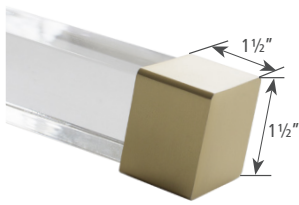

CUBE COLLECTION

BRIMAR[®]

CUBE COLLECTION

Turn windows from drab to fab with glamorous square lucite hardware. It makes a statement through linear lines, translucent poles and metal accessories in your choice of three fabulous finishes. Poles are constructed of 35mm thick, heavy-gauge lucite providing a high end look and the durability needed to withstand heavy draperies and daily use.

Rectangular rings are artful and draw the eye upward while drawing draperies effortlessly.

ENDCAP
DCU01

1 1/2" SQUARE LUCITE POLE
4' Length DCU20/ACR
8' Length DCU21/ACR

POLE CUT OPTIONS
Pole lengths are cut to order.
STRAIGHT
MITRE