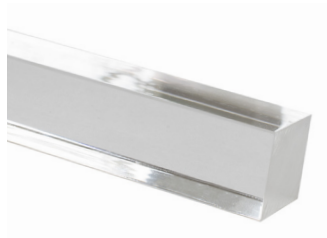

CUBE COLLECTION

BRIMAR[®]

CUBE COLLECTION

Turn windows from drab to fab with glamorous square lucite hardware. It makes a statement through linear lines, translucent poles and metal accessories in your choice of three fabulous finishes. Poles are constructed of 35mm thick, heavy-gauge lucite providing a high end look and the durability needed to withstand heavy draperies and daily use.

Rectangular rings are artful and draw the eye upward while drawing draperies effortlessly.

ENDCAP
DCU01

1 1/2" SQUARE LUCITE POLE
4' Length DCU20/ACR
8' Length DCU21/ACR

POLE CUT OPTIONS
Pole lengths are cut to order.
STRAIGHT
MITRE

METAL SQUARE RING
DCU30

SINGLE BRACKET
DCU40

EXTENDED SINGLE BRACKET
DCU41

CEILING BRACKET
DCU42

INSIDE MOUNT
DCU43

Complimentary finish samples available upon request.

36" CLEAR ACRYLIC BATON DPA9036/ACR
48" CLEAR ACRYLIC BATON DPA9048/ACR