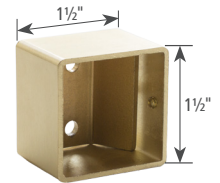

METAL SQUARE RING
DCU30

SINGLE BRACKET
DCU40

EXTENDED SINGLE BRACKET
DCU41

CEILING BRACKET
DCU42

INSIDE MOUNT
DCU43

Complimentary finish samples available upon request.

36" CLEAR ACRYLIC BATON DPA9036/ACR
48" CLEAR ACRYLIC BATON DPA9048/ACR